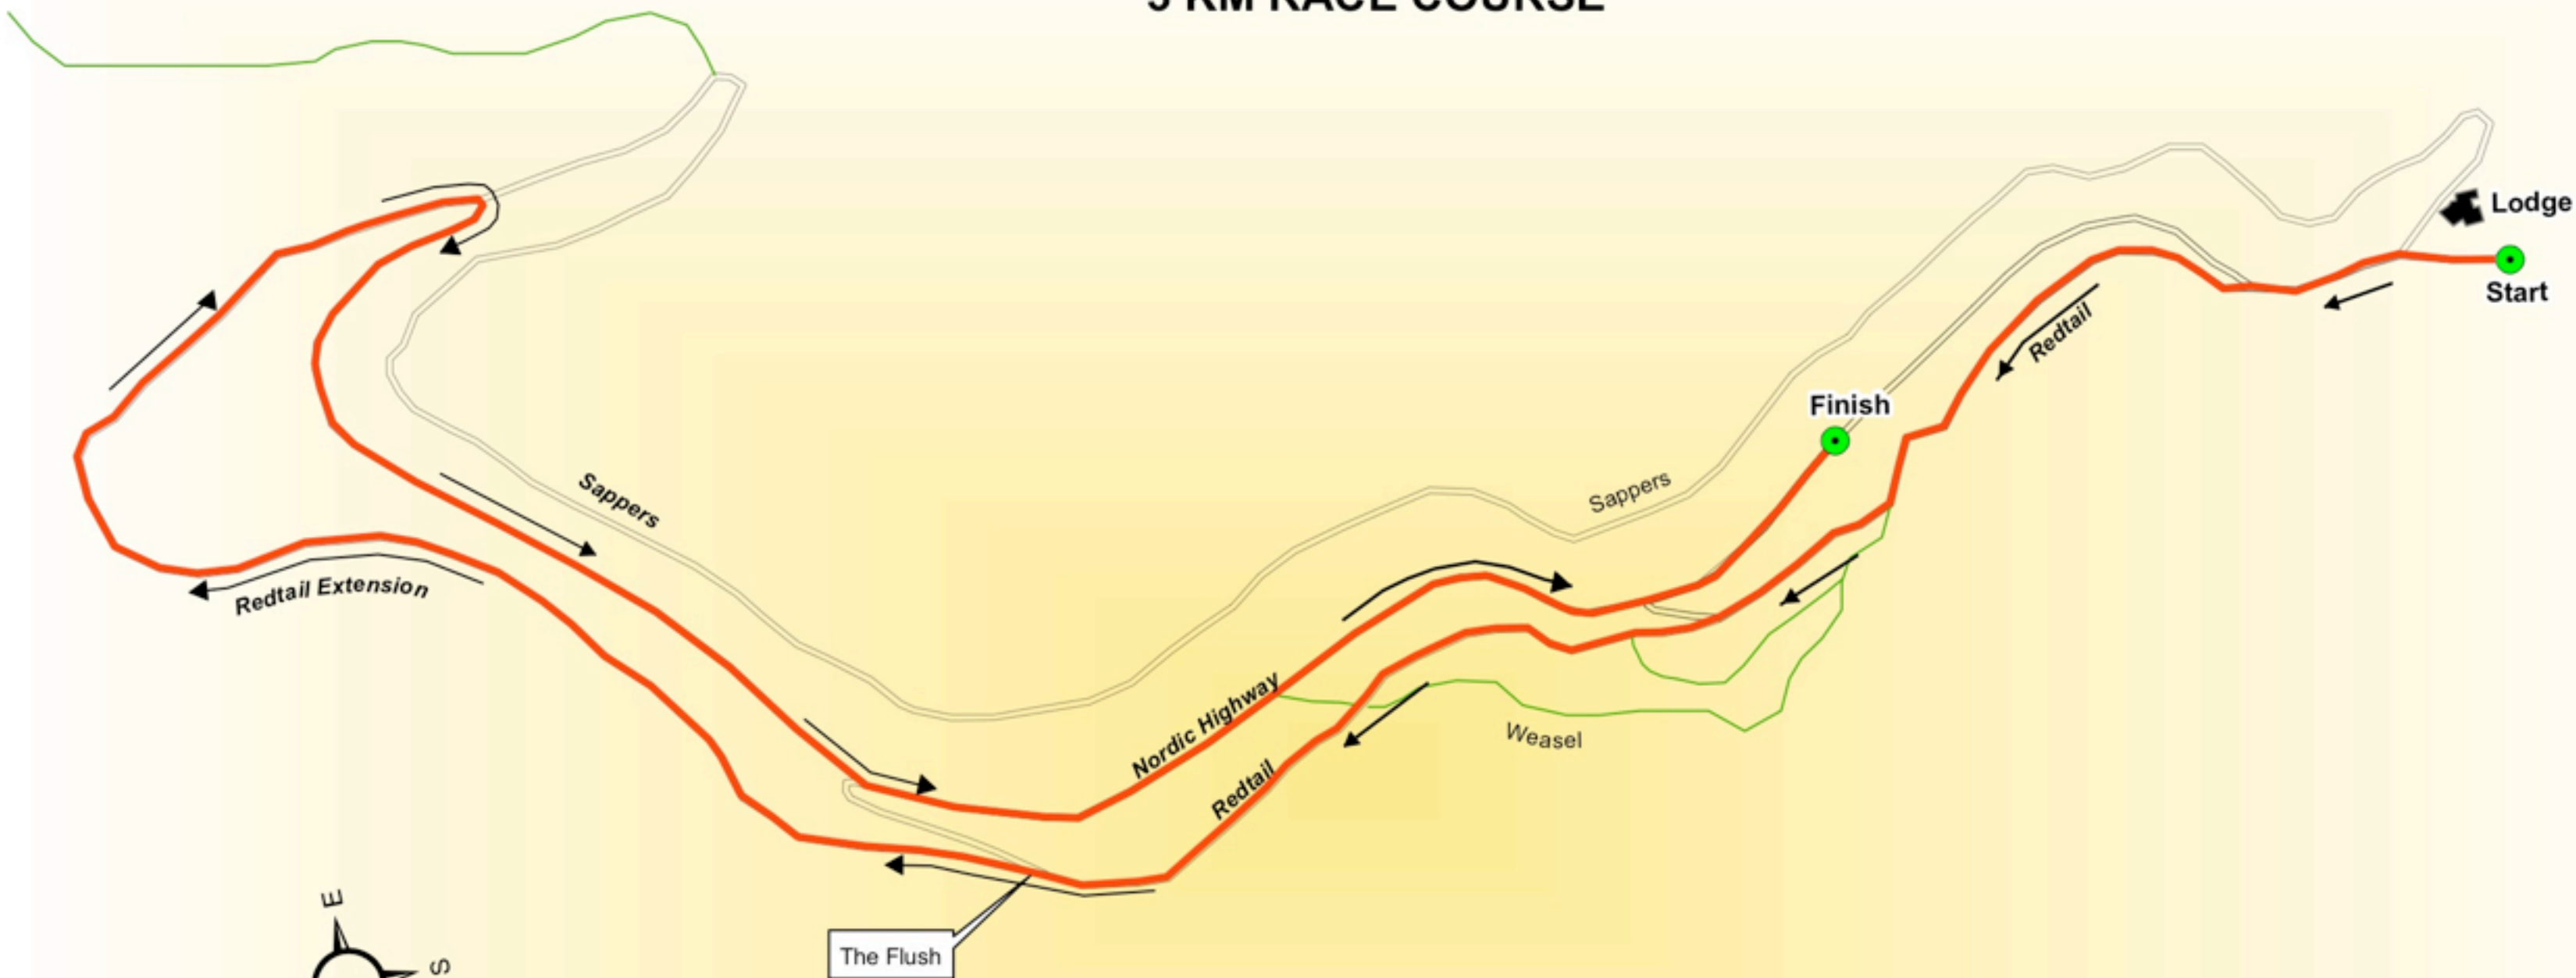

3 KM RACE COURSE

Legend

-  Race Course
-  Nordic Trail
-  Public Trails