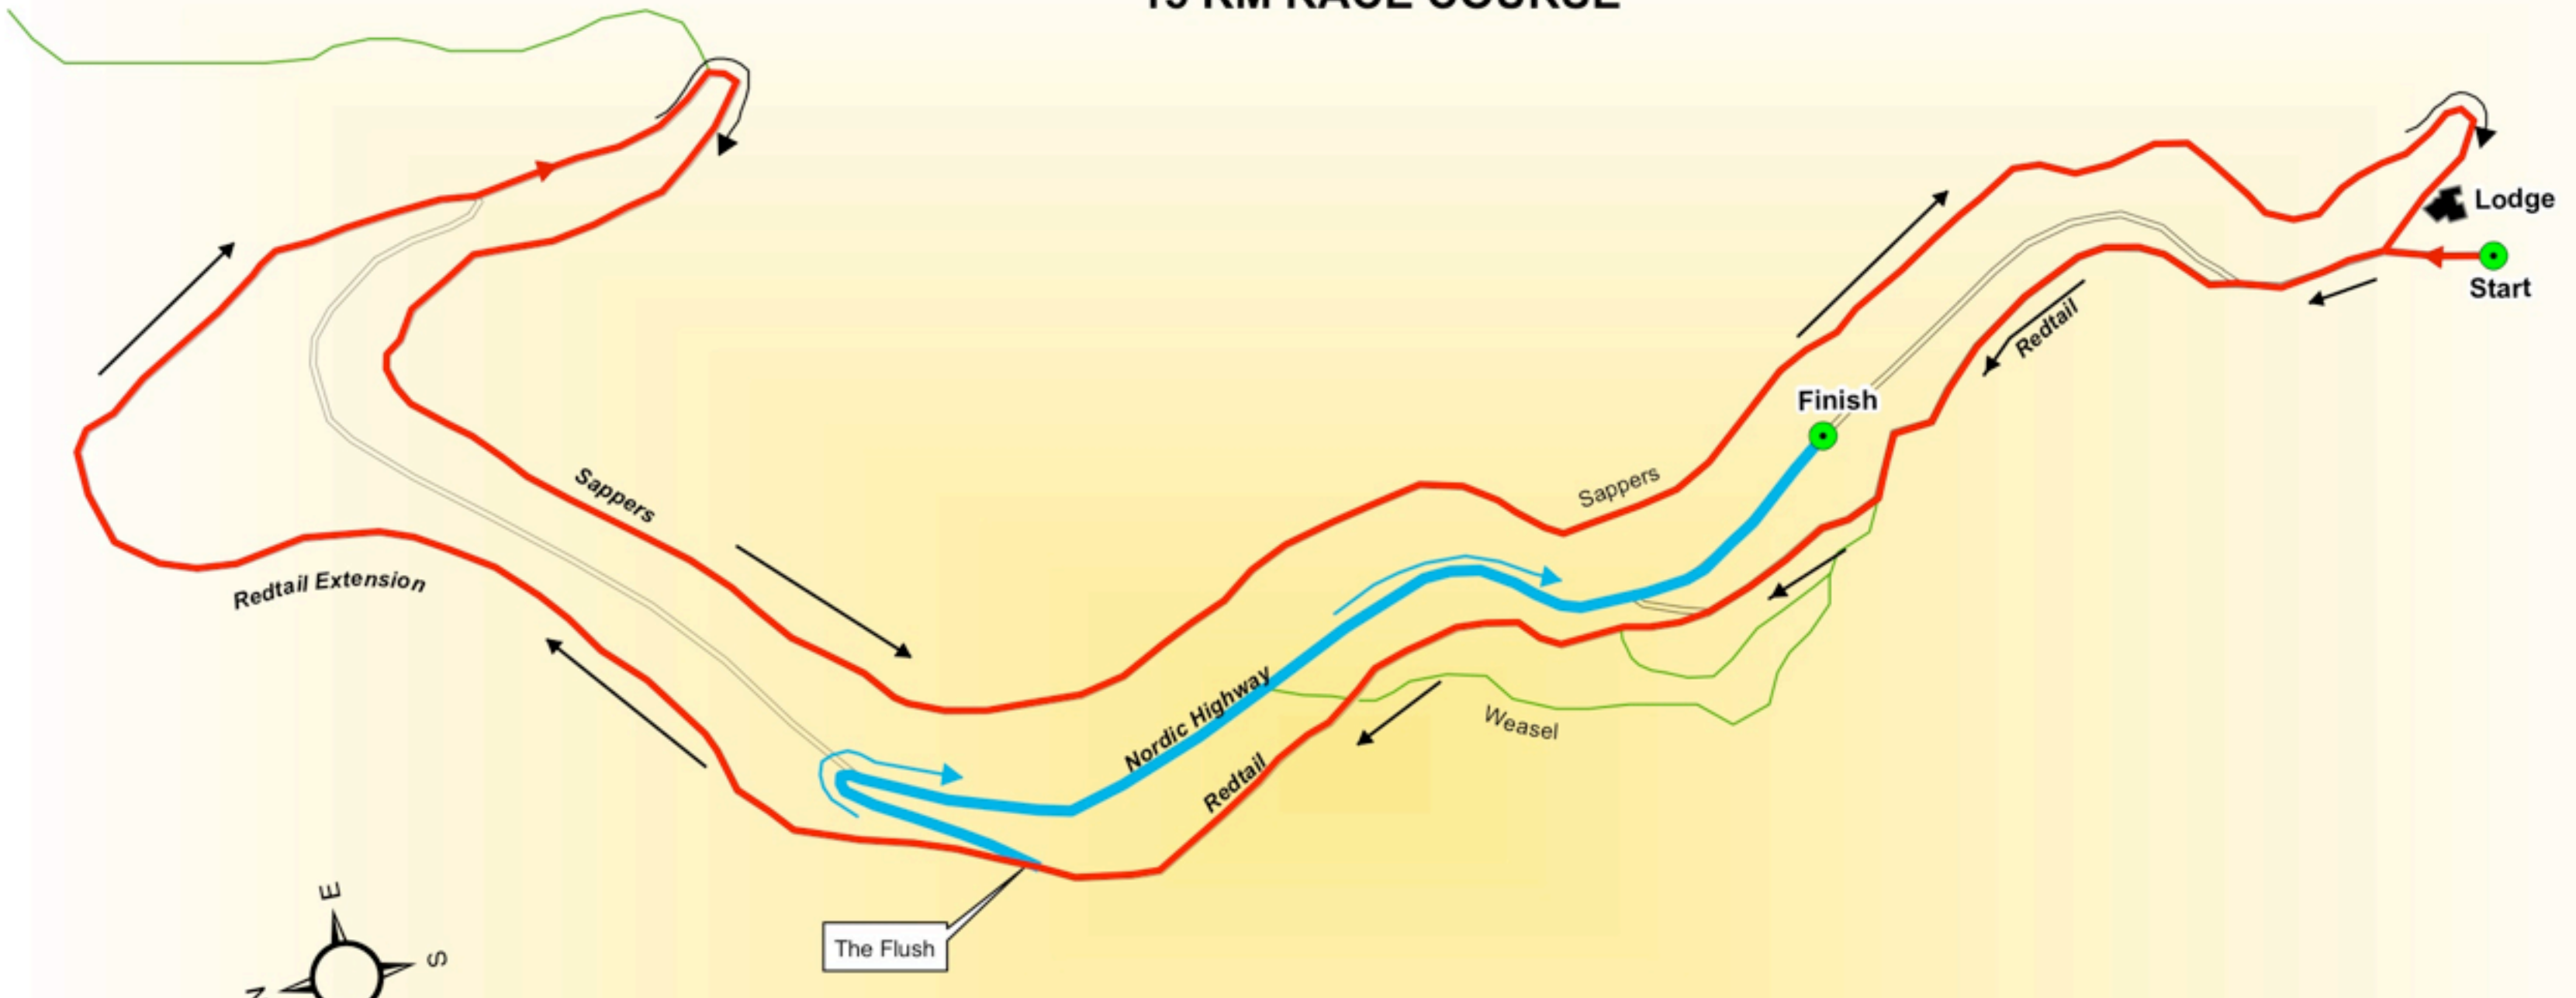

15 KM RACE COURSE

Legend

- 15 Km (3 Loops)
- Finish
- Nordic Trail
- Public Trails