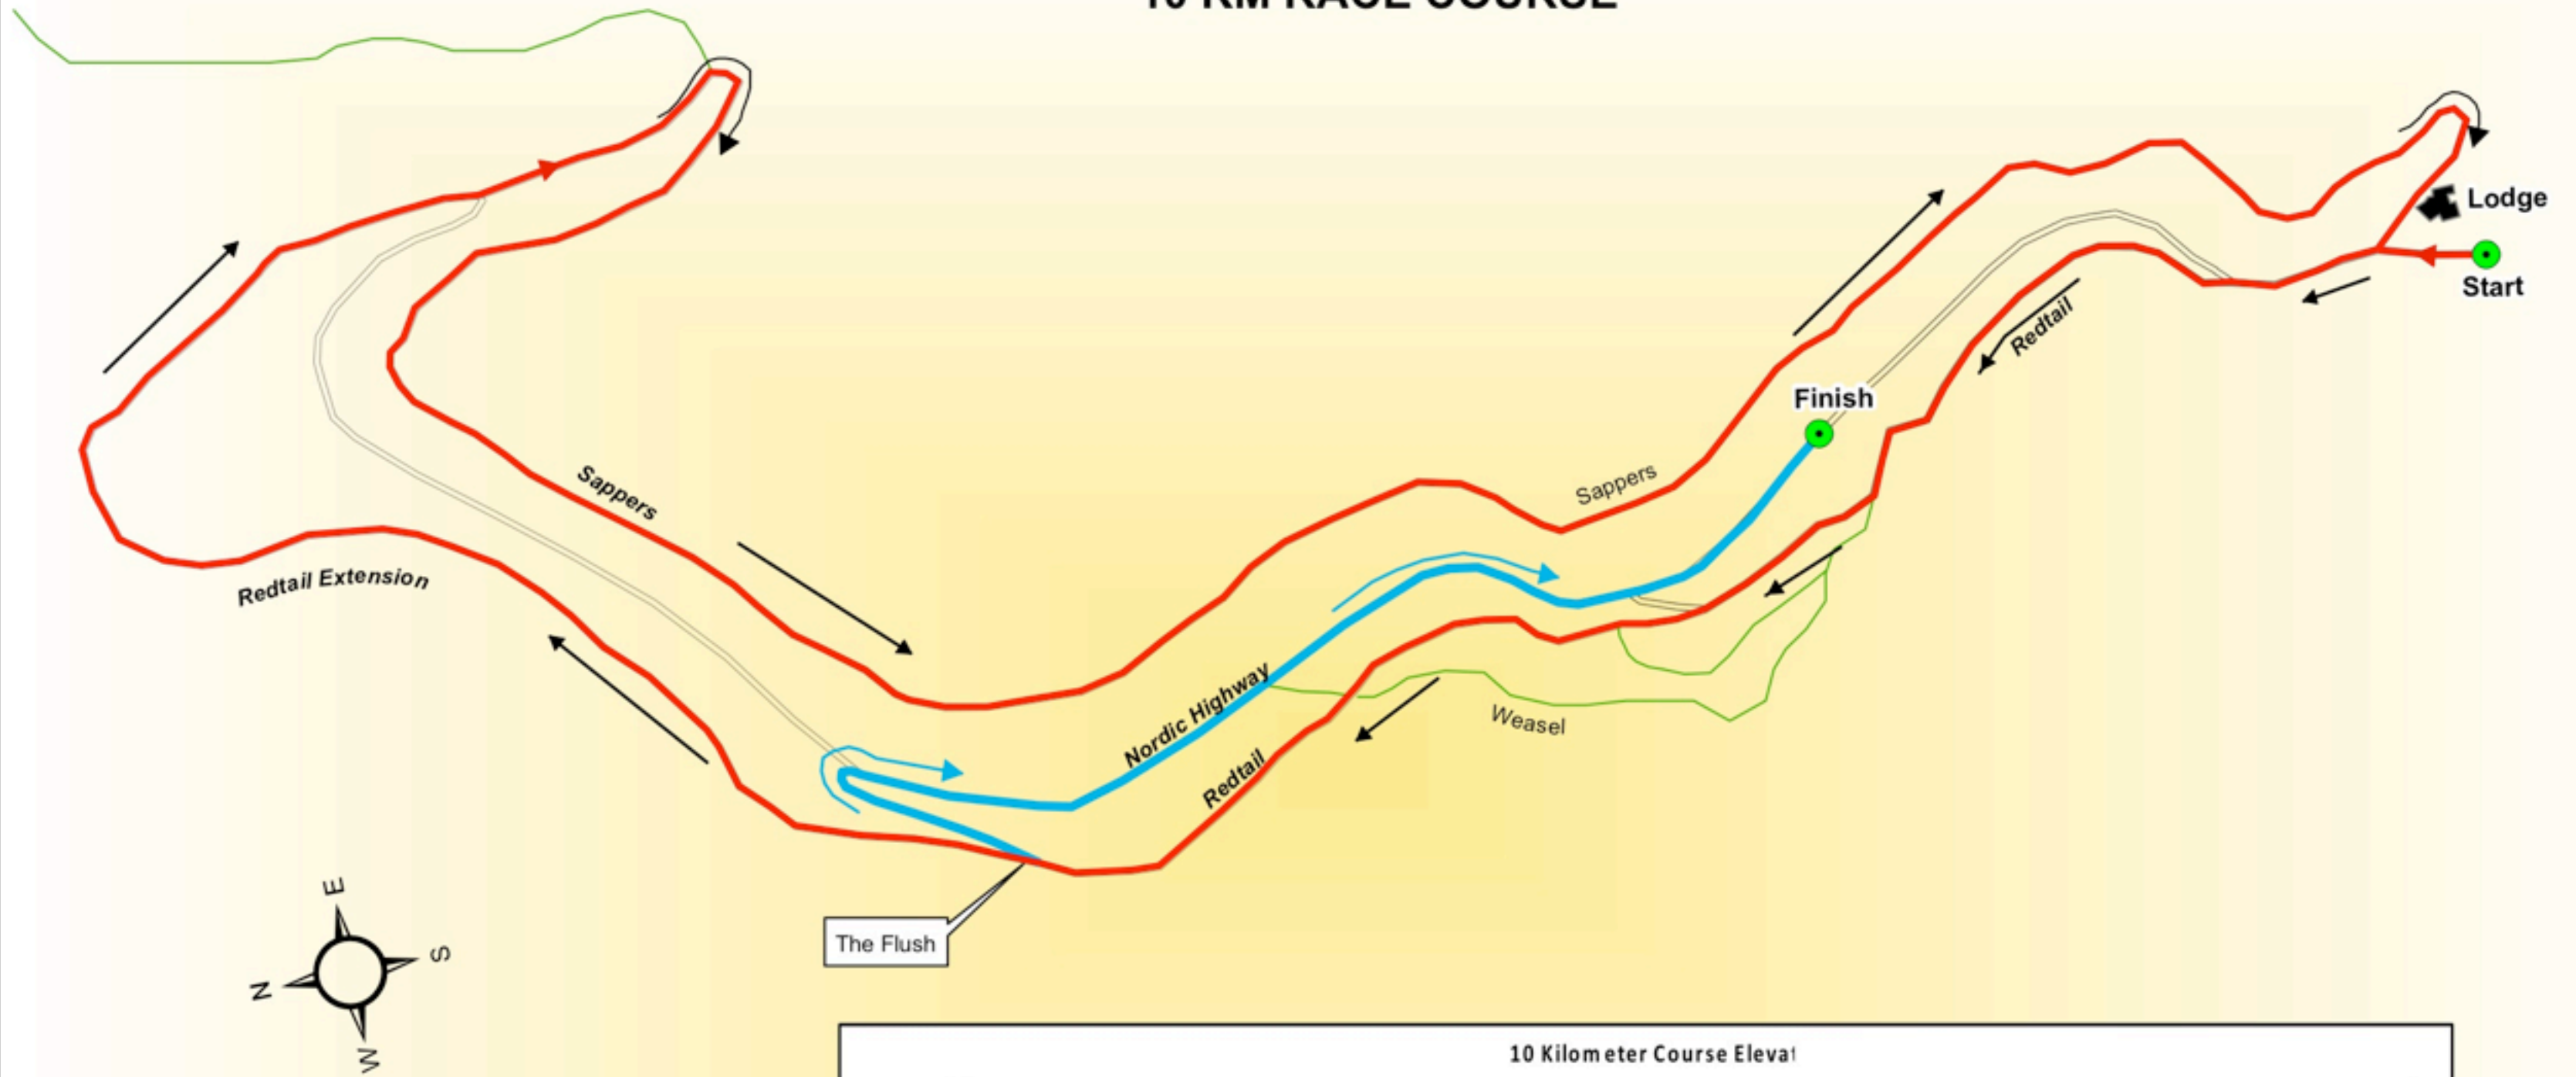

# 10 KM RACE COURSE

**Legend**

-  10 Km (2 Loops)
-  Finish
-  Nordic Trail
-  Public Trails